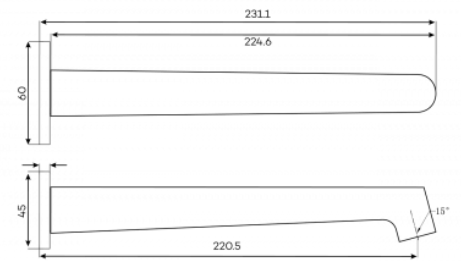

NOTES

PVD products are subject to MOQ

FINISHES

Satin Antique Bronze (SABZ)

Satin Antique Brass (SAB)

Brushed Nickel (BN)

Gold (G)

Graphite (GR)

Chrome Plated (CP)

Gun Metal (GM)

Bronze (BZ)

Rose Gold (RG)

Matte Black (MB)

CERTIFICATIONS