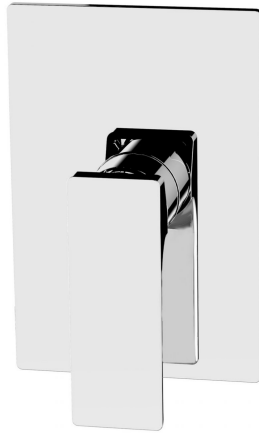

NOVAS

VECTOR IN WALL MIXER

DETAILS

PRODUCT CODE

VCR-IWM

DIMENSIONS

150mm x 65mm x 99mm

INCLUSIONS

Fixing Kit & Flexi Hose

INSTALLATION TYPE

Wall Mixer

MATERIAL

Brass

PRODUCT SERIES

Vector

WARRANTIES

10 Years

NOTES

PVD products are subject to MOQ

FINISHES

Satin Antique Bronze (SABZ)

Satin Antique Brass (SAB)

Matte Black (MB)

Brushed Nickel (BN)