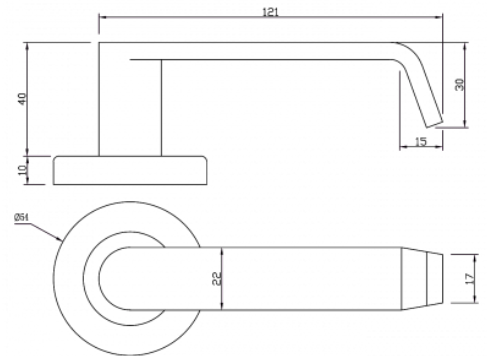

B ROUND ROSE DOOR FURNITURE PASSAGE SET 63 LEVER

DETAILS

PRODUCT CODE

B0163SSS

DOOR THICKNESS

Suits 32-50mm Doors

FIXING

Concealed 38mm-41mm horizontal bolt through fixing

HANDING

Non-Handed

MATERIAL

304 Grade Stainless Steel

OVERALL DIAMETER

54mm

OVERALL THICKNESS

10mm

PRODUCT SERIES

B Round Rose Door Furniture

WARRANTIES

25 Years Mechanical

NOTES

Product code identifies SSS finish

FINISHES

Satin Rose Gold (SRG)

Satin Graphite (SGR)

Satin Black (SBL)

Satin Antique Bronze (SABZ)

Satin Antique Brass (SAB)

Satin Stainless Steel (SSS)

Polished Stainless Steel (PSS)

CERTIFICATIONS