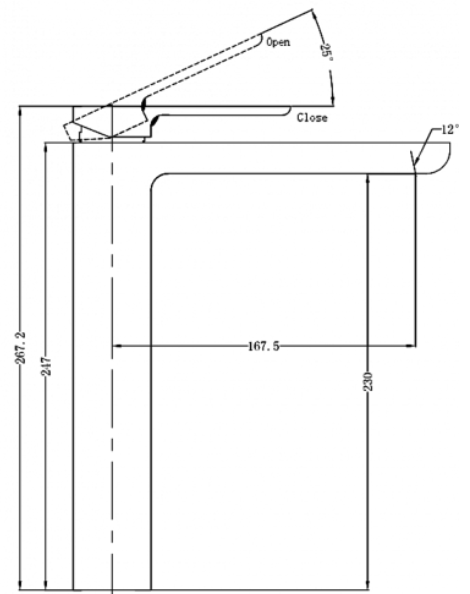

CERTIFICATIONS