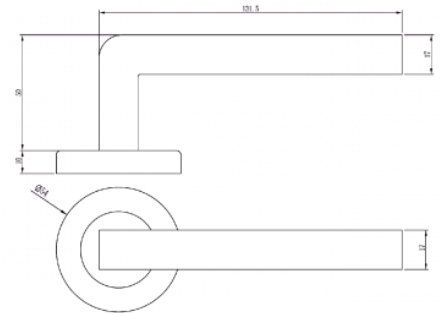

NOTES

Product code identifies SSS finish

FINISHES

Satin Rose Gold (SRG)

Satin Graphite (SGR)

Satin Black (SBL)

Satin Antique Bronze (SABZ)

Satin Antique Brass (SAB)

Satin Stainless Steel (SSS)

Polished Stainless Steel (PSS)

CERTIFICATIONS

Fire Rated