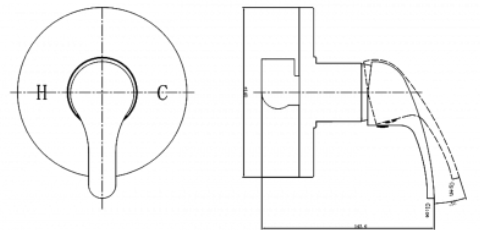

NOTES

PVD products are subject to MOQ

FINISHES

Satin Antique Bronze (SABZ)

Satin Antique Brass (SAB)

Brushed Nickel (BN)

Gold (G)

Graphite (GR)

Chrome Plated (CP)

Gun Metal (GM)

Bronze (BZ)

Rose Gold (RG)

Matte Black (MB)

CERTIFICATIONS