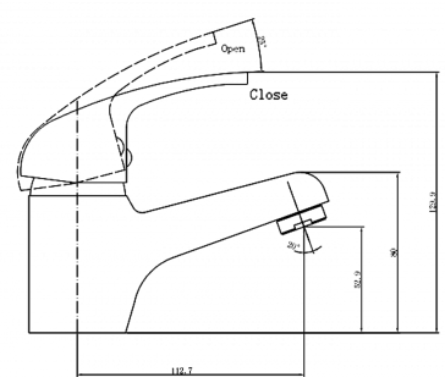

NOTES

PVD products are subject to MOQ

FINISHES

Satin Antique Bronze (SABZ)

Satin Antique Brass (SAB)

Matte Black (MB)

Brushed Nickel (BN)

Gold (G)

Graphite (GR)

Chrome Plated (CP)

Gun Metal (GM)

Bronze (BZ)

Rose Gold (RG)

CERTIFICATIONS