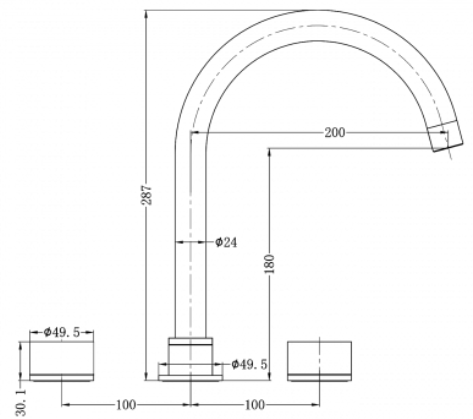

NOTES

PVD products are subject to MOQ

FINISHES

Satin Antique Bronze (SABZ)

Satin Antique Brass (SAB)

Brushed Nickel (BN)

Gold (G)

Graphite (GR)

Chrome Plated (CP)

Gun Metal (GM)

Bronze (BZ)

Rose Gold (RG)

Matte Black (MB)

CERTIFICATIONS