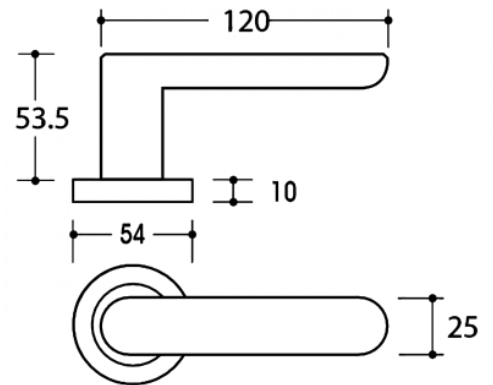

B ROUND ROSE DOOR FURNITURE PASSAGE SET 35 LEVER

DETAILS

PRODUCT CODE

B0135SSS

DOOR THICKNESS

Suits 32-50mm Doors

FIXING

Concealed 38mm-41mm horizontal bolt through fixing

HANDING

Non-Handed

MATERIAL

304 Grade Stainless Steel

OVERALL DIAMETER

54mm

OVERALL THICKNESS

10mm

PRODUCT SERIES

B Round Rose Door Furniture

WARRANTIES

25 Years Mechanical

NOTES

Product code identifies SSS finish

FINISHES

Satin Rose Gold (SRG)

Satin Graphite (SGR)

Satin Black (SBL)

Satin Antique Bronze (SABZ)

Satin Antique Brass (SAB)

Satin Stainless Steel (SSS)

Polished Stainless Steel (PSS)

CERTIFICATIONS

Fire Rated