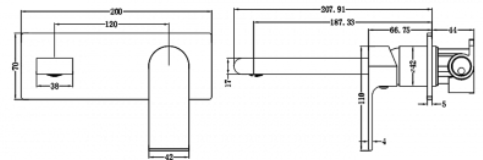

NOTES

PVD products are subject to MOQ

FINISHES

Satin Antique Bronze (SABZ)

Satin Antique Brass (SAB)

Matte Black (MB)

Brushed Nickel (BN)

Gold (G)

Graphite (GR)

Chrome Plated (CP)

Gun Metal (GM)

Bronze (BZ)

Rose Gold (RG)

CERTIFICATIONS