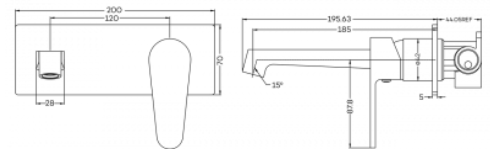

FINISHES

Satin Antique Bronze (SABZ)

Satin Antique Brass (SAB)

Brushed Nickel (BN)

Gold (G)

Graphite (GR)

Chrome Plated (CP)

Gun Metal (GM)

Bronze (BZ)

Rose Gold (RG)

Matte Black (MB)

CERTIFICATIONS