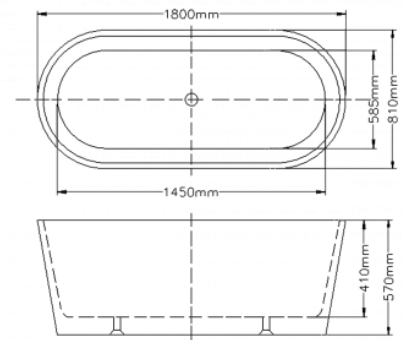

### DETAILS

**PRODUCT CODE**

MLB-FSBT-1800-HDA

**DIMENSIONS**

1800mm x 710mm x 550mm

**COLOUR**

White

**INCLUSIONS**

10 Years

**NOTES**

All acrylic products can vary + or - 5mm. Custom sizes available subject to quantities