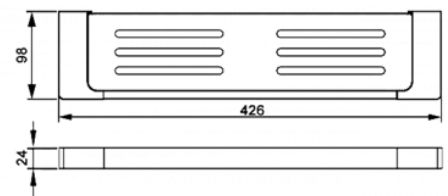

NOTES

Custom sizes available subject to quantities PVD products are subject to MOQ

FINISHES

Satin Antique Bronze (SABZ)

Satin Antique Brass (SAB)

Matte Black (MB)

Brushed Nickel (BN)

Gold (G)

Graphite (GR)

Chrome Plated (CP)

Gun Metal (GM)

Bronze (BZ)

Rose Gold (RG)

CERTIFICATIONS