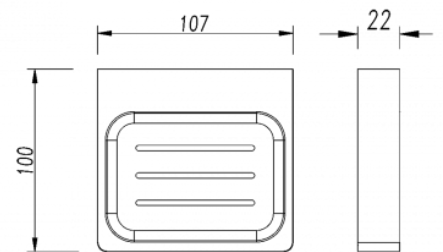

NOTES

Custom sizes available subject to quantities PVD products are subject to MOQ

FINISHES

Satin Antique Bronze (SABZ)

Satin Antique Brass (SAB)

Brushed Nickel (BN)

Gold (G)

Graphite (GR)

Chrome Plated (CP)

Gun Metal (GM)

Bronze (BZ)

Rose Gold (RG)

Matte Black (MB)

CERTIFICATIONS