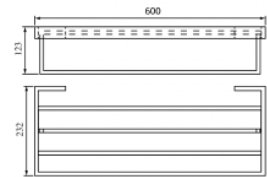

NOTES

Custom sizes available subject to quantities

FINISHES

- Chrome (CHR)
- Brushed Rose Gold (BRG)
- Brushed Rose Gold Matt (BRGM)
- Brushed Copper (BC)
- Brushed Copper Matt (BCM)
- Matt Black (MB)
- Brushed Iron Bronze (BIB)
- Brushed Nickel (BN)
- Brushed Nickel Matt (BNM)
- Natural Brass (NB)
- Gold (GLD)
- Aged Brass (AB)
- Graphite (GR)
- Aged Brass Matt (ABM)
- Satin Stainless Steel (SSS)
- Polished Stainless Steel (PSS)

CERTIFICATIONS